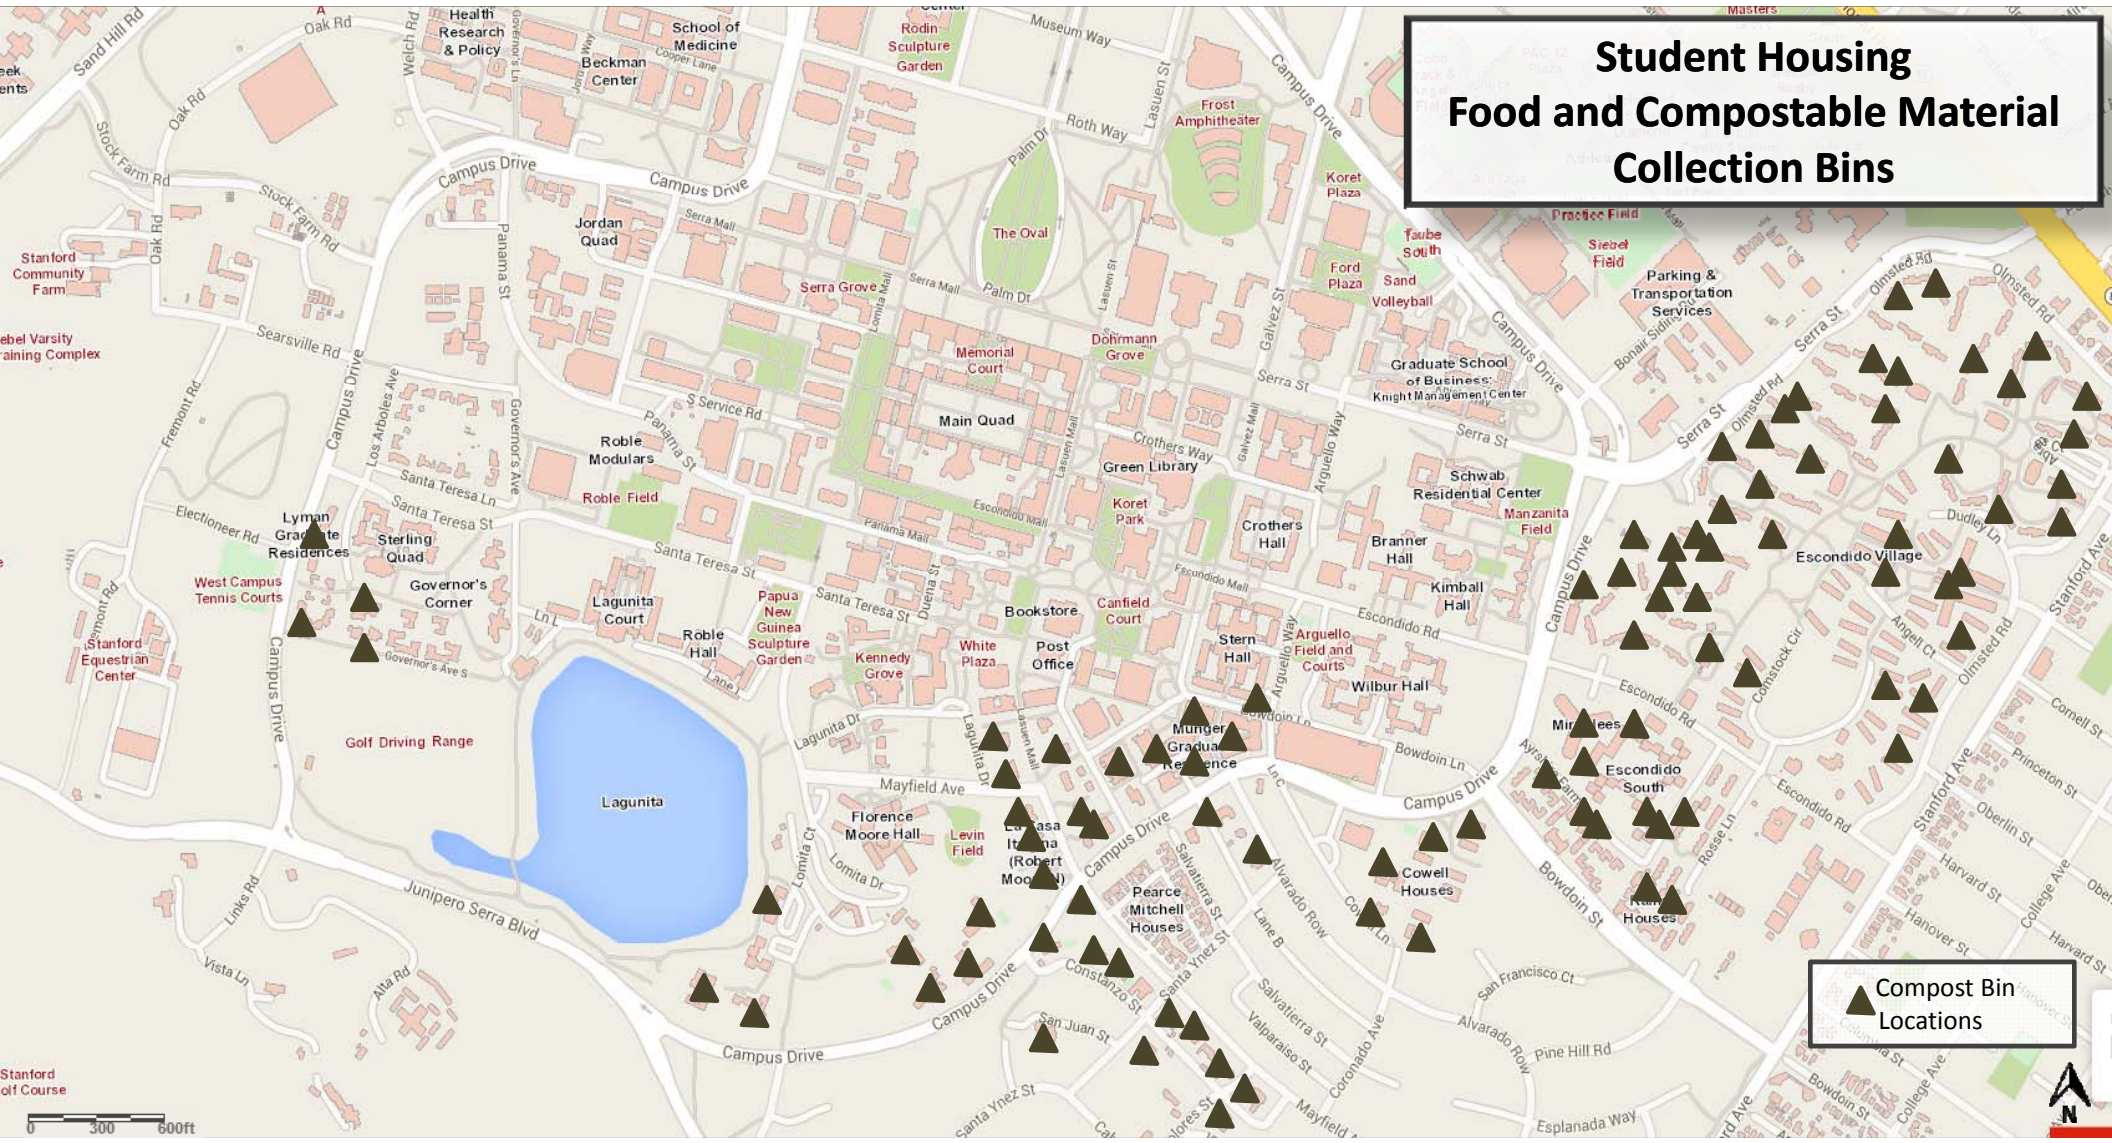

Student Housing Food and Compostable Material Collection Bins

▲ Compost Bin Locations

Stanford of Course
0 300 600ft